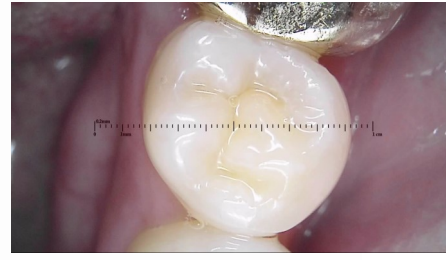

Now you can capture high resolution images and measure

- for orthodontic band election
- depth and outline of lesions
- for preformed crown selection
- gingival recession
- denture teeth
- overjet, overbite and midline shift accurately for forensic charts.

BONIDA ALPHA

Intraoral Camera Innovation

The Bonida HD and DUAL ALPHA are the first and only intraoral cameras with an incorporated measuring tool.

Hold the right capture button for three seconds to enable measuring mode. A graduated ruler is superimposed over the image allowing measurements to be taken simply and easily.

- CMOS video image sensor with 720p resolution for high resolution images.
- Variable focus liquid lens for sharp images.
- **New** streamlined smaller and narrower head profile with brilliant white LEDs.
- Vivid high resolution images of the entire oral maxillofacial of the patient.
- DUAL model captures extraoral images, ideal for education and monitoring progress.
- Left and right capture buttons.
- **New** unique built-in measuring tool mode to assist with diagnostics and progress.

Please use the appropriate equipment to obtain the exact numerical value to cure as the measuring tool only provides reference to a numerical value.

Image sensor		HD 720p CMOS Video image sensor		
Output resolution & Image transfer rate		MJPG 1280 x 720 30fps		
Lens	Type	Variable focus Liquid LENS		
	Focus	Trigger AF		
	Range	Intra-oral	5mm ~ 45mm (± 10%)	
		Measuring Ruler	5mm ~ 30mm (± 6%)	
		Extra	17mm ~ 123mm (± 20%)	
	FOV	Diagonal	64.00 Deg (± 3%)	
Horizontal		53.05 Deg (± 3%)		
Vertical		41.14 Deg (± 3%)		
LED	Intra-oral	15ea White chip LED		
	Extra	10ea White chip LED		
Capture system		Hand piece Dual side capture		
Camera connector		One touch full-metal connector		
Interface & Power		PC USB 2.0 DC 5V / Max 500mA		
Weight		64g		