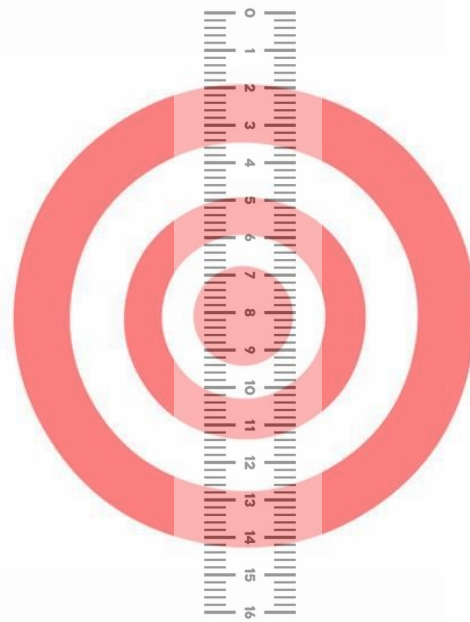

BONIDA ALPHA

Intraoral Camera Innovation

With integrated measuring tool - a world first

No more guesswork

The Bonida HD and DUAL ALPHA cameras are designed to produce high quality, high resolution images to assist you in your daily work and help with patient education.

Now you can capture high resolution images and measure

- for orthodontic band election
- depth and outline of lesions
- for preformed crown selection
- gingival recession
- denture teeth
- overjet, overbite and midline shift accurately for forensic charts.

- CMOS video image sensor with 720p resolution for high resolution images.
- Variable focus liquid lens for sharp images.
- **New** streamlined smaller and narrower head profile with brilliant white LEDs.
- Vivid high resolution images of the entire oral maxillofacial of the patient.
- DUAL model captures extraoral images, ideal for education and monitoring progress.
- Left and right capture buttons.
- **New** unique built-in measuring tool mode to assist with diagnostics and progress.

Please use the appropriate equipment to obtain the exact numerical value to cure as the measuring tool only provides reference to a numerical value.

Image sensor		HD 720p CMOS Video image sensor		
Output resolution & Image transfer rate		MJPG 1280 x 720 30fps		
Lens	Type	Variable focus Liquid LENS		
	Focus	Trigger AF		
	Range	Intra-oral	5mm ~ 45mm (± 10%)	
		Measuring Ruler	5mm ~ 30mm (± 6%)	
		Extra	17mm ~ 123mm (± 20%)	
	FOV	Diagonal	64.00 Deg (± 3%)	
Horizontal		53.05 Deg (± 3%)		
Vertical		41.14 Deg (± 3%)		
LED	Intra-oral	15ea White chip LED		
	Extra	10ea White chip LED		
Capture system		Hand piece Dual side capture		
Camera connector		One touch full-metal connector		
Interface & Power		PC USB 2.0 DC 5V / Max 500mA		
Weight		64g		