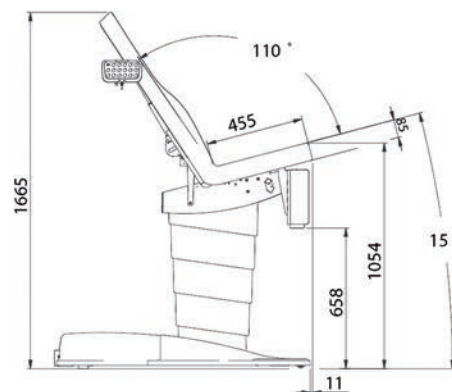

### USE ERGONOMICS :

- > Welcome and favourite examination positions reached **with 1 click**
- > **All-electric:** height, effortlessly adjustable backrest and leg rest inclination
- > **Ergonomic controls:** control of elevation and trendelenburg (optional) by pedal and swivelling control panel
- > Low position **up to 45 cm**, high position **up to 96 cm**
- > Electrically activated castors by sustained contact
- > Pediatric & gyneco examination positions

**EMOTIO 4050-20**

**EMOTIO+ 4055-20**

**GROSS WEIGHT : 175 KG**

**NET WEIGHT : 138 KG**

**VOLUME : 0,71 M<sup>3</sup>**

**AVAILABLE COLOURS**

**eMotio &  
eMotio+**

CLASSIC RANGE