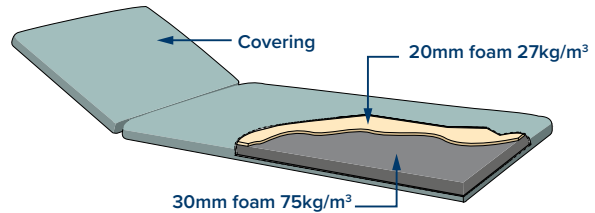

Models	Epoxy frame	
	Levellers	4 castors with brakes 100 mm
82 cm	4118-10	4118-15
65 cm	4118-20	4118-25

UPHOLSTERY

All models, to order separately

OPTIONS*

*Plant installed, must be ordered with initial order

ACCESSORIES

81036

Set of 4 double castors with brakes ø 50 mm (incompatible with model 118)

For upholstery
65 cm 75 cm

2231-65 | 2231-75

Face cutout in head cushion only with flat upholstery 600150-65 / 600150-75