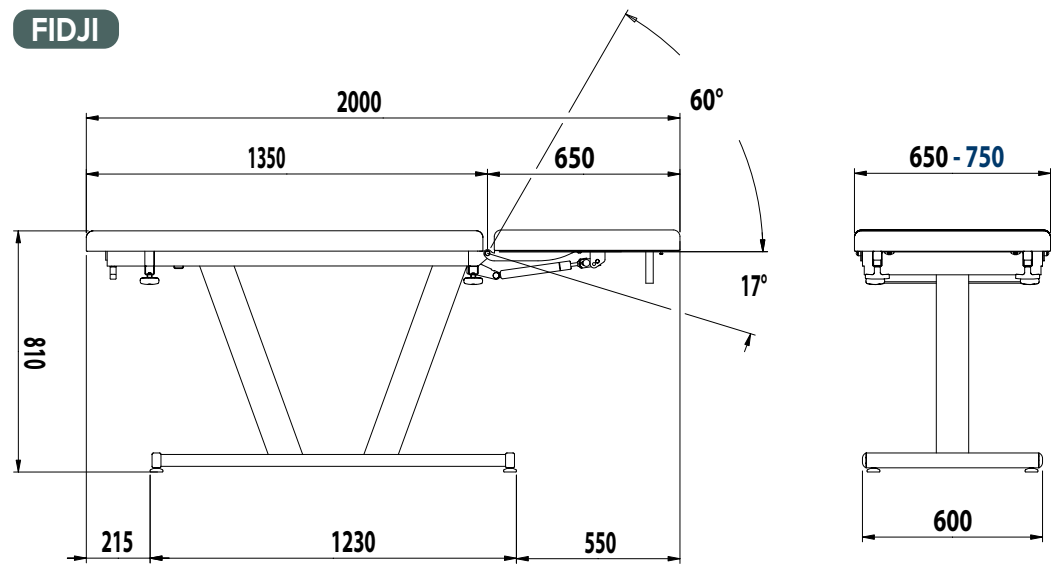

FIDJI

NET WEIGHT : 75 KG

GROSS WEIGHT : 85 KG

PACKAGE VOLUME : 1.07 M³

CHOICE OF M1 ANTIBACTERIAL
FIRE-RETARDANT UPHOLSTERY

1. CLASSIC RANGE
2. CA - TOMATO
   - CB - FUCHSIA
   - CC - PLUM
   - CD - LEMON
   - CE - PEACOCK
   - CF - SAPHYR
   - CG - MIDNIGHT BLUE
   - CH - GLACIER
   - CI - DARK
   - 57 - ANTISTATIC
   - CJ - GREY
   - CK - PLATINUM

1. ELEGANT RANGE*
2. EA - DEEP GREEN
   - EB - VEGETAL
   - EC - STORM
   - ED - SILVER BLUE
   - EE - PAPRIKA
   - EF - TWILIGHT
   - EG - CAMEL
   - EH - CORK

* The Elegance range is subject to the application of a price supplement. Please refer to the price list.